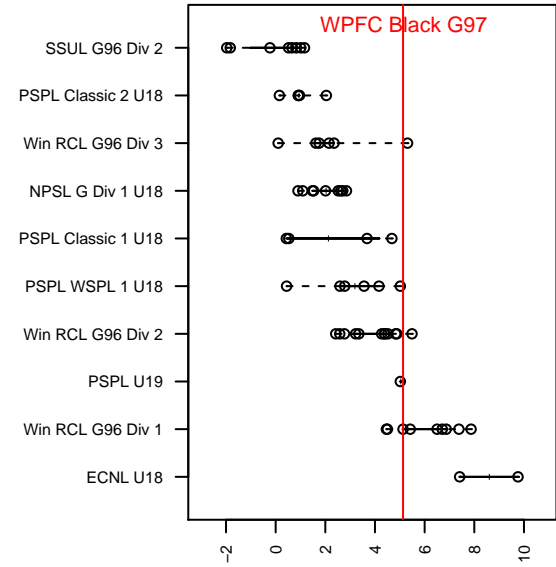

**attack and defense rating
relative to others at age
and all opponents in last 13 months**