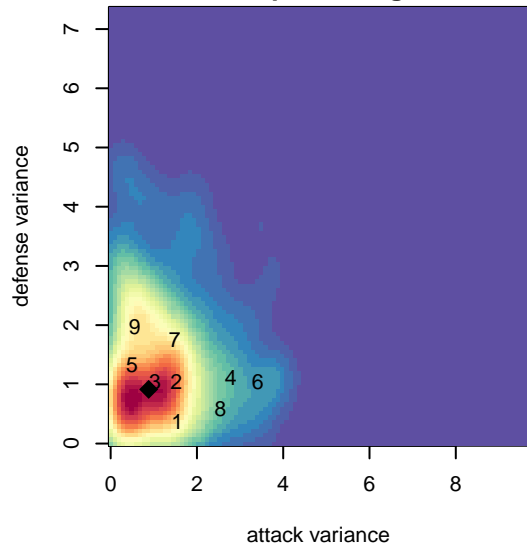

WPFC Black G97

Washington Premier FC
 Tacoma, WA
 G97 total strength=1636
 attack=14.47 defense=22.65
 fall league = Win RCL G96 Div 1

alt names used:
 Washington Premier G97 Black
 WPFC G97 Black
 WASHINGTON PREMIER FC WPFC 97 BLAC
 WPFC G97 Black (B)

WPFC Black G97
 Dots are actual minus expected GF (blue circles) and GA (red triangles).
 Blue line is smoothed change in attack strength. Red is smoothed change in defense strength.

**attack and defense variance (black dot)
relative to other teams
and top 10 in region**