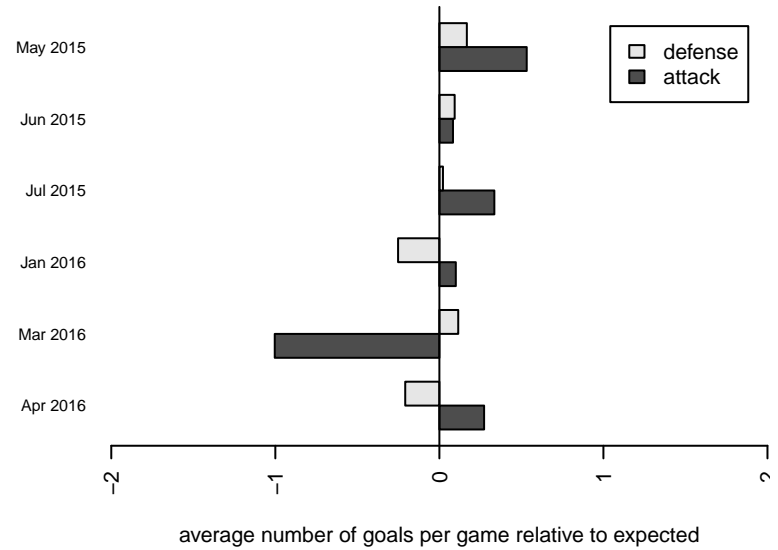

Performance relative to 13 month average