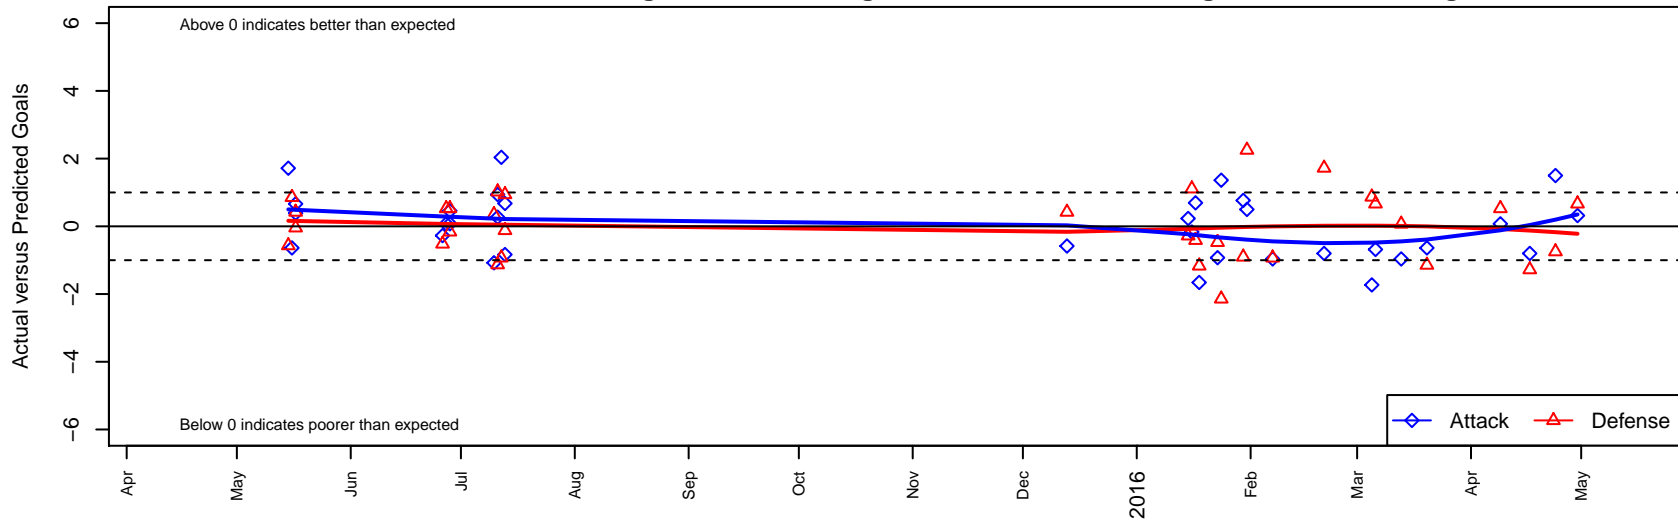

WPFC Black G97

Washington Premier FC
 Tacoma, WA
 G97 total strength=1636
 attack=14.47 defense=22.65
 fall league = Win RCL G96 Div 1

alt names used:
 Washington Premier G97 Black
 WPFC G97 Black
 WASHINGTON PREMIER FC WPFC 97 BLAC
 WPFC G97 Black (B)

WPFC Black G97
 Dots are actual minus expected GF (blue circles) and GA (red triangles).
 Blue line is smoothed change in attack strength. Red is smoothed change in defense strength.

**attack and defense variance (black dot)
relative to other teams
and top 10 in region**